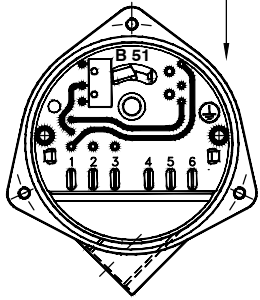

Construction is made in compliance with the regulations in force in the European Union.
ATEX certified: Ex II 1/2 D Ex ta/tb IIIC T85°C IP65 Da/Db - TÜV IT 13 ATEX 070

Technical Features

- Technical specifications
- Die-cast aluminium casing, protection IP65.
- Stainless steel shaft on ball bearings.
- Available power supplies:
 - V.110/220 a.c. 50/60 Hz.
 - V.24/48 a.c. 50/60 Hz.
 - V.24 d.c.
- Use contact capacity: 5 A at 250 V AC.
- Output speed (screw shaft): 1,5 rpm.
- Maximum operational pressure: 1,1 bar.
- Ambient temperature range: -20 to +70°C.

Dimensions

All data and contents of this card are the exclusive property of Riels Instruments

Die-casting aluminium flange.

Made in two versions:
 $\varnothing 140$ and $\varnothing 105$ mm.

Maximum dimension hole on counterflange:
 for flange $\varnothing 140 = \varnothing 105$
 for flange $\varnothing 105 = \varnothing 75$

Existing space between flange and level gauge casing allows the M6x12 bolts assemblage.

Flange can be installed at a later date.

The flange is fixed on level gauge casing by two M6 screws.

Model AC2 3 vanes NYLON screw

Level gauge can be delivered with extension, with or without protection, the length of which is defined by the buyer during the order.

The extension can be installed at a later date

Wiring

Inside casing ground