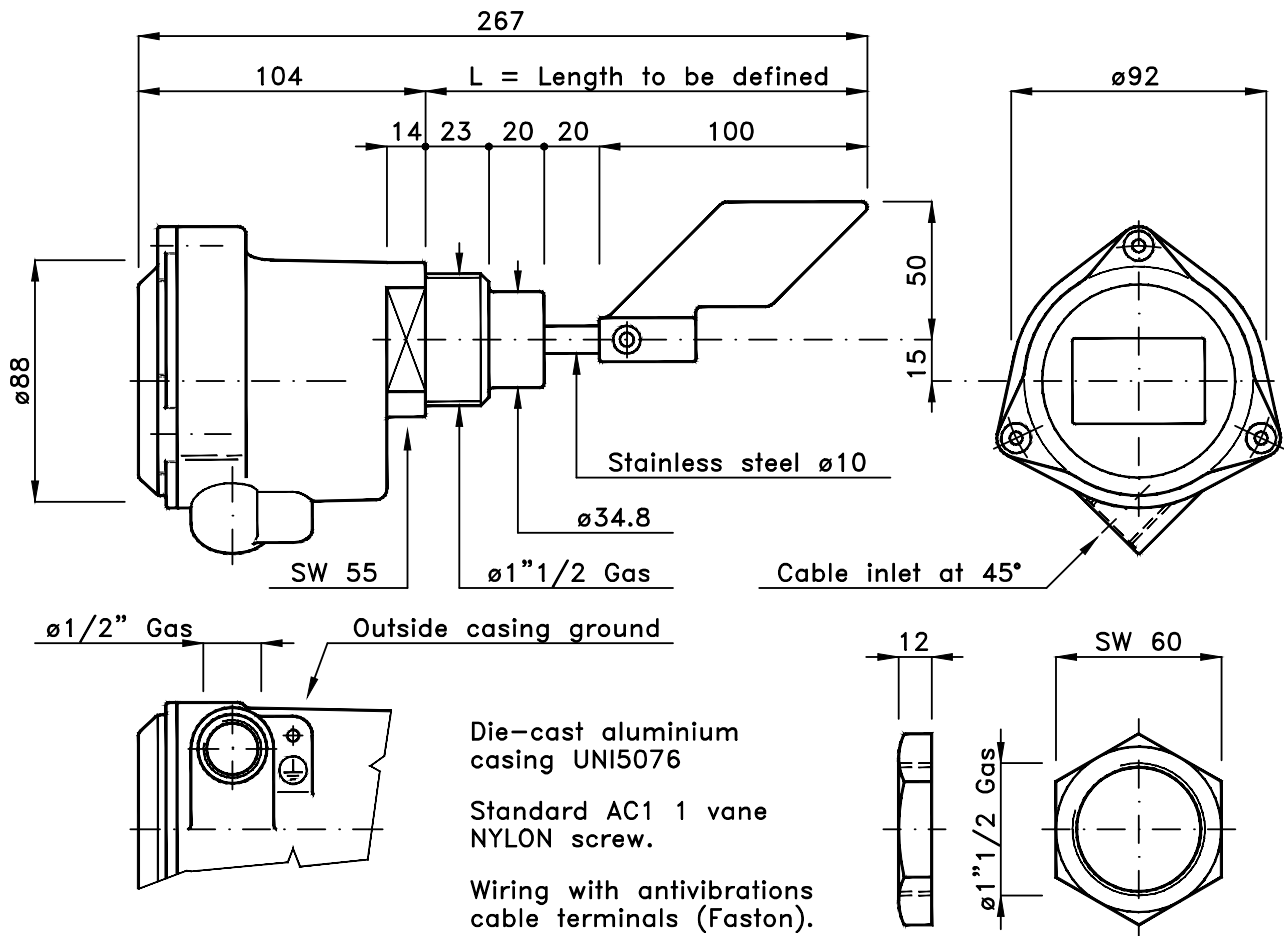

PFG57

BLADED LEVEL INDICATOR

LEVEL CONTROLS

Small Thread helix indicator

The Riels PFG57 is a small-sized bladed level particularly suitable for use on small tanks or batching cells.
Version with male thread 1"1/2 Gas.

Construction is made in compliance with the regulations in force in the European Union.
ATEX certified: Ex II 1/2 D Ex ta/tb IIIC T85°C IP65 Da/Db - TÜV IT 13 ATEX 070

Technical Features

- Technical specifications
- Die-cast aluminium casing, protection IP65.
- Stainless steel shaft on ball bearings.
- Available power supplies:
 - V.110/220 a.c. 50/60 Hz.
 - V.24/48 a.c. 50/60 Hz.
 - V.24 d.c.
- Use contact capacity: 5 A at 250 V AC.
- Output speed (screw shaft): 1,5 rpm.
- Maximum operational pressure: 1,1 bar.
- Ambient temperature range: -20 to +70°C.

Dimensions

All data and contents of this card are the exclusive property of Riels Instruments

Die-casting aluminium flange.

Made in two versions:
 $\varnothing 140$ and $\varnothing 105$ mm.

Maximum dimension hole on counterflange:
 for flange $\varnothing 140 = \varnothing 105$
 for flange $\varnothing 105 = \varnothing 75$