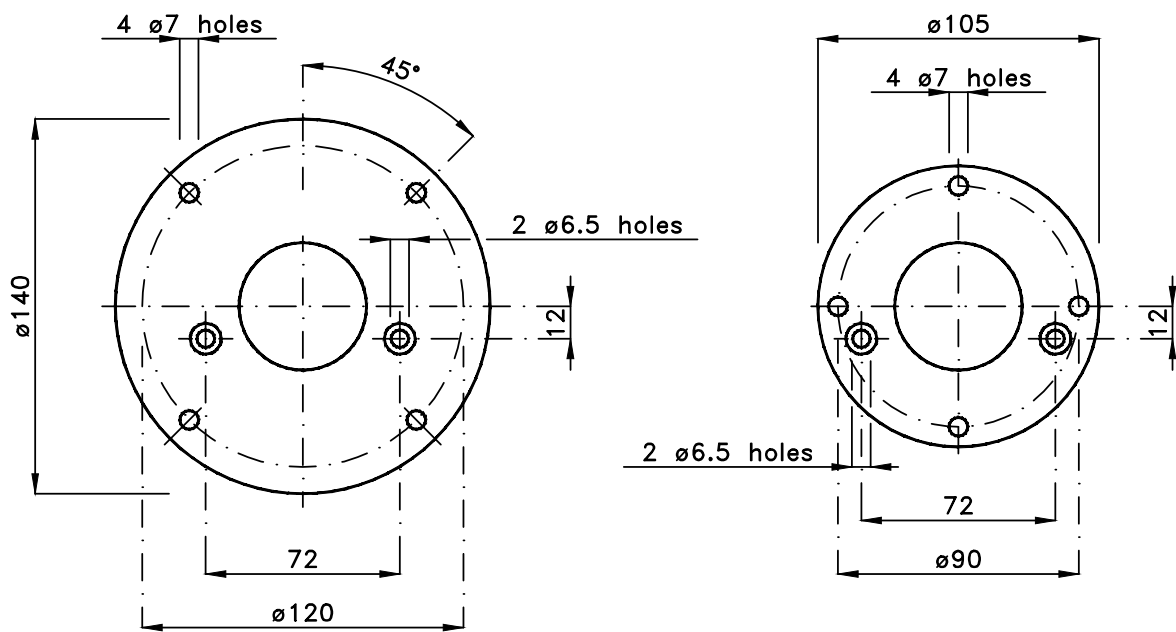

Construction is made in compliance with the regulations in force in the European Union.
ATEX certified: Ex II 1/2 D Ex ta/tb IIIC T85°C IP65 Da/Db - TÜV IT 13 ATEX 070

Technical Features

- Technical specifications
- Die-cast aluminium casing, protection IP65.
- Stainless steel shaft on ball bearings.
- Available power supplies:
 - V.110/220 a.c. 50/60 Hz.
 - V.24/48 a.c. 50/60 Hz.
 - V.24 d.c.
- Use contact capacity: 5 A at 250 V AC.
- Output speed (screw shaft): 1,5 rpm.
- Maximum operational pressure: 1,1 bar.
- Ambient temperature range: -20 to +70°C.

Dimensions

All data and contents of this card are the exclusive property of Riels Instruments

Die-casting aluminium flange.

Made in two versions:
 $\varnothing 140$ and $\varnothing 105$ mm.

Maximum dimension hole on counterflange:
 for flange $\varnothing 140 = \varnothing 105$
 for flange $\varnothing 105 = \varnothing 75$

Existing space between flange and level gauge casing allows the M6x12 bolts assemblage.

Flange can be installed at a later date.

The flange is fixed on level gauge casing by two M6 screws.

Model AC2 3 vanes NYLON screw