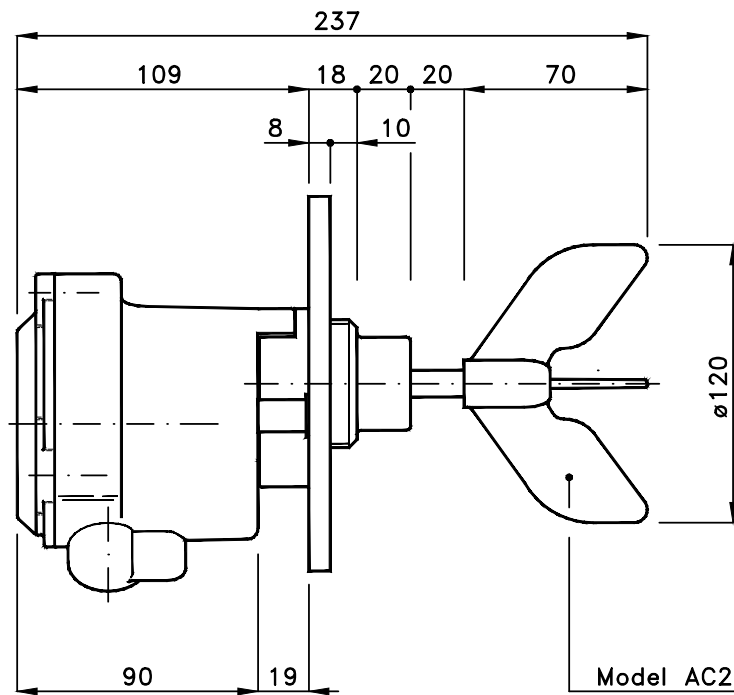

PFG57

BLADED LEVEL INDICATOR

LEVEL CONTROLS

Small Thread helix indicator

The Riels PFG57 is a small-sized bladed level particularly suitable for use on small tanks or batching cells.
Version with male thread 1"1/2 Gas.

Construction is made in compliance with the regulations in force in the European Union.
ATEX certified: Ex II 1/2 D Ex ta/tb IIIC T85°C IP65 Da/Db - TÜV IT 13 ATEX 070

Technical Features

- Technical specifications
- Die-cast aluminium casing, protection IP65.
- Stainless steel shaft on ball bearings.
- Available power supplies:
 - V.110/220 a.c. 50/60 Hz.
 - V.24/48 a.c. 50/60 Hz.
 - V.24 d.c.
- Use contact capacity: 5 A at 250 V AC.
- Output speed (screw shaft): 1,5 rpm.
- Maximum operational pressure: 1,1 bar.
- Ambient temperature range: -20 to +70°C.

Dimensions

All data and contents of this card are the exclusive property of Riels Instruments

Die-casting aluminium flange.

Made in two versions:
 $\varnothing 140$ and $\varnothing 105$ mm.

Maximum dimension hole on counterflange:
 for flange $\varnothing 140 = \varnothing 105$
 for flange $\varnothing 105 = \varnothing 75$

Existing space between flange and level gauge casing allows the M6x12 bolts assemblage.

Flange can be installed at a later date.

The flange is fixed on level gauge casing by two M6 screws.

Model AC2 3 vanes NYLON screw