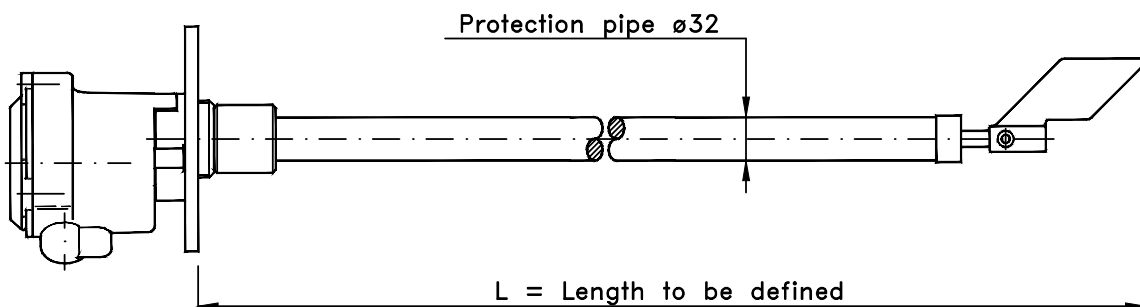

Construction is made in compliance with the regulations in force in the European Union.
ATEX certified: Ex II 1/2 D Ex ta/tb IIIC T85°C IP65 Da/Db - TÜV IT 13 ATEX 070

Technical Features

- Technical specifications
- Die-cast aluminium casing, protection IP65.
- Stainless steel shaft on ball bearings.
- Available power supplies:
 - V.110/220 a.c. 50/60 Hz.
 - V.24/48 a.c. 50/60 Hz.
 - V.24 d.c.
- Use contact capacity: 5 A at 250 V AC.
- Output speed (screw shaft): 1,5 rpm.
- Maximum operational pressure: 1,1 bar.
- Ambient temperature range: -20 to +70°C.

Existing space between flange and level gauge casing allows the M6x12 bolts assemblage.

Flange can be installed at a later date.

The flange is fixed on level gauge casing by two M6 screws.

Model AC2 3 vanes NYLON screw

Level gauge can be delivered with extension, with or without protection, the length of which is defined by the buyer during the order.

The extension can be installed at a later date

Wiring

Inside casing ground