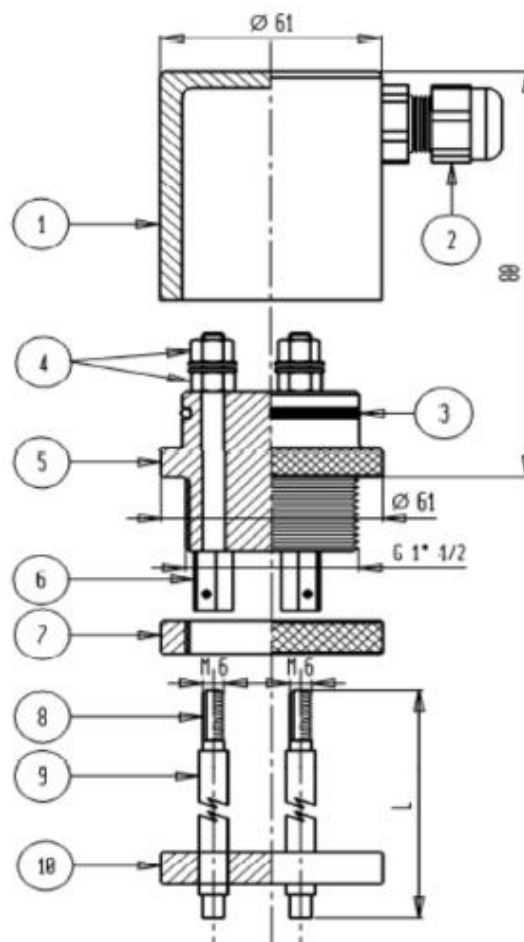

PRO-DO-MIX[®]

PRODUZIONE DOSAGGIO MISCELAZIONE

ROD LEVEL SENSOR PS2 2 RODS

PS2	
Material	PVC
Colour	Dark
Connection	1 1/2" G
Output cable	PG11
Protection	IP55
L	500 - 1000
Rod material	SS 304
Rod cover material	PE
Rod number	2

POS.	DESCRIPTION
1	Protection cap
2	Output cable PG11
3	O-ring
4	M6 nuts
5	PS2 body
6	Threaded pin
7	Threaded ring nut 1 1/2" G
8	Rod
9	Rod cover
10	Spacer