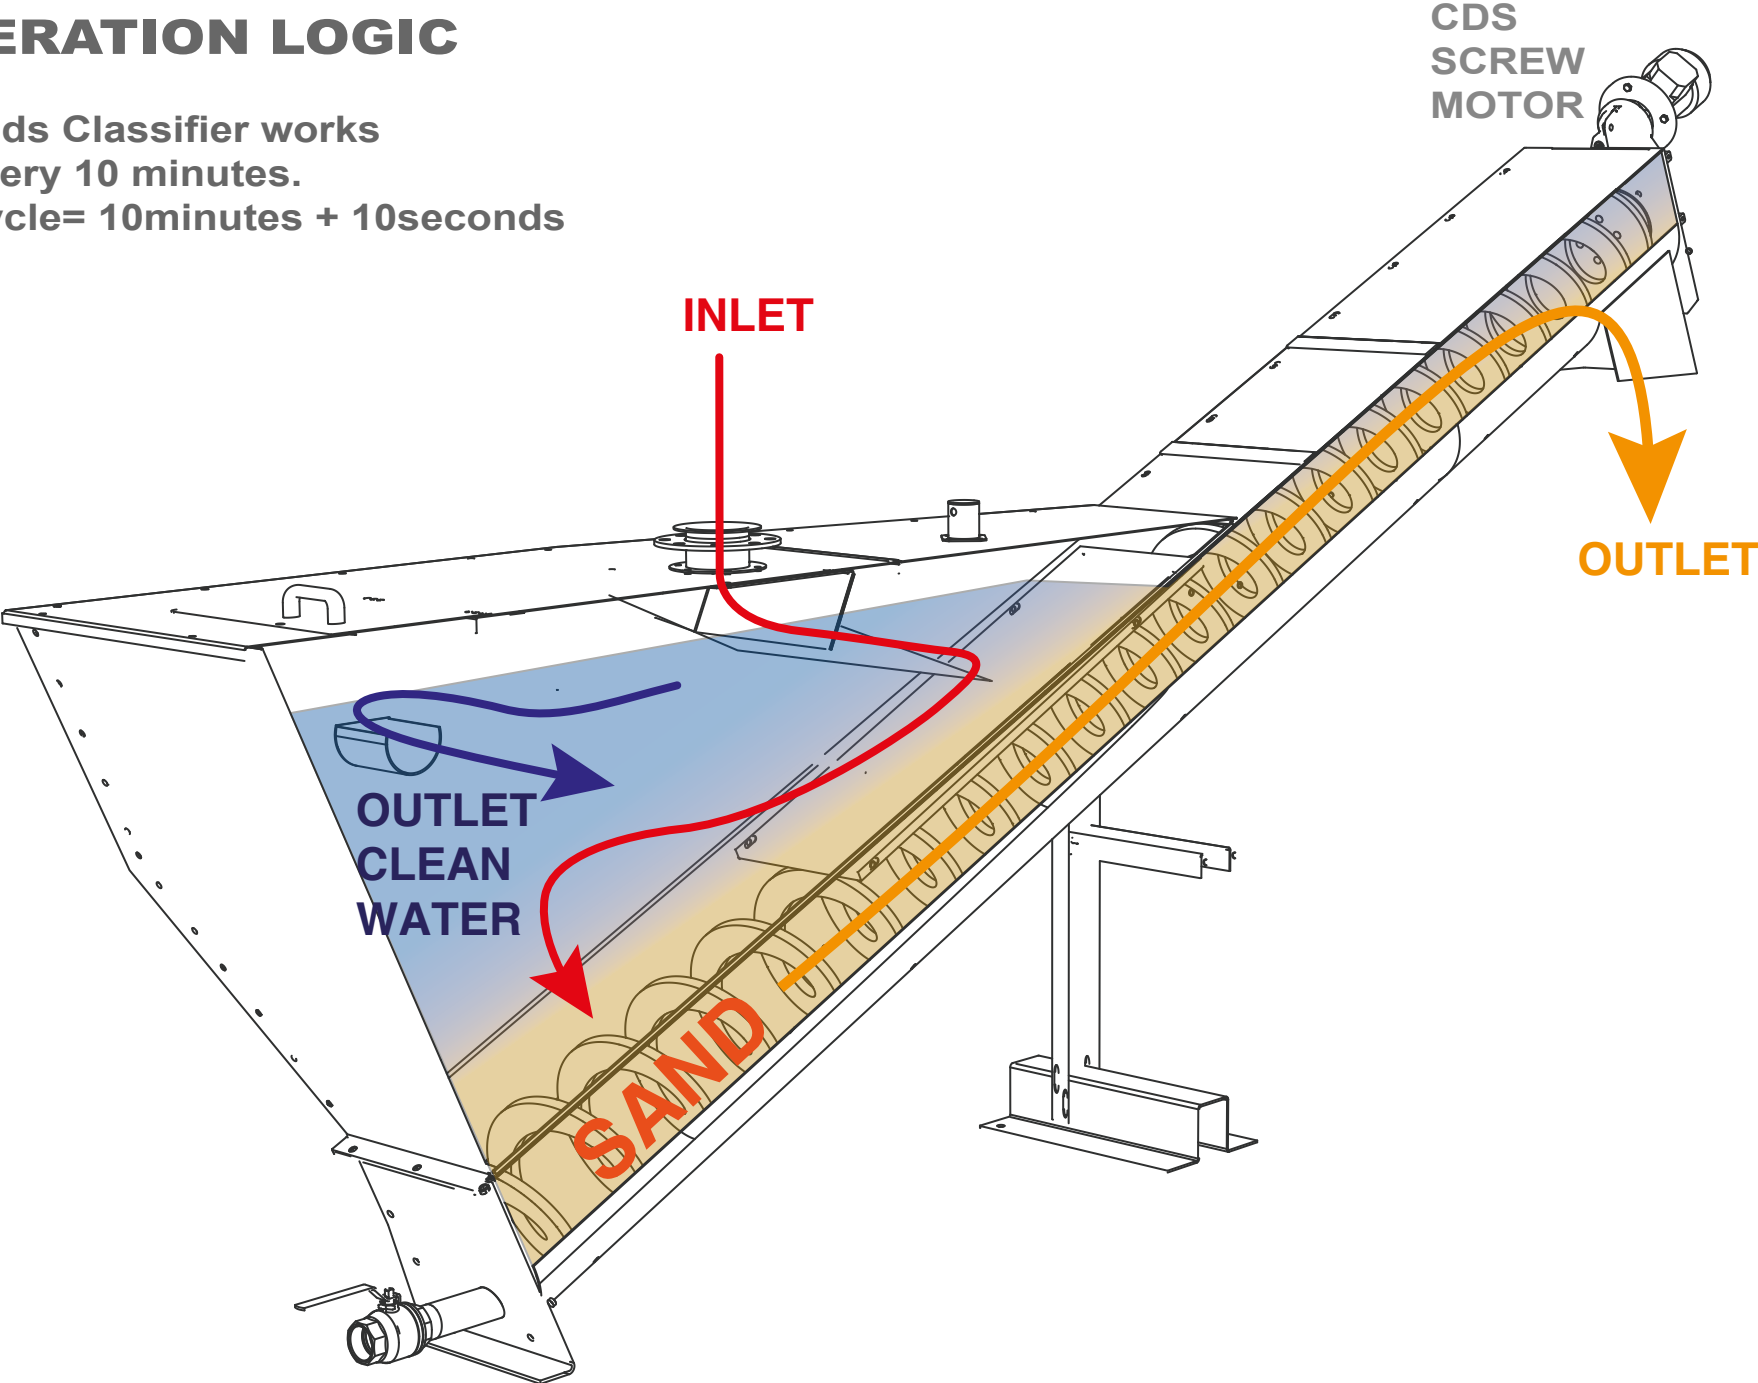

FLUITECO®

THE PRETREATMENT HOUSE

CDS Operation Logic

CDS - OPERATION LOGIC

The CDS - Sands Classifier works
10 seconds every 10 minutes.
1 Complete Cycle= 10minutes + 10seconds

CDS - OPERATION TIMING